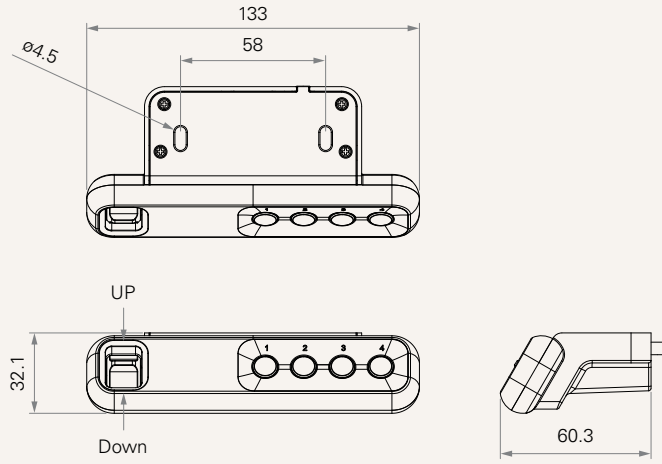

TDH12P

series

Product Segments

- **Ergo Motion**

TDH12P is a simple yet classic hand control for height adjustable desks. It allows the user to set four preferred heights, and is equipped with a three-digit display. It can work with the Bluetooth adapter-TWD1, controlling the desk height remotely via the "STAND UP PLEASE" app.

General Features

Max. available buttons	5
Options	Anti-pulling tube
3-digit display shows the height of the desk	
4 Memory positions	
Intuitive knob control for height-adjustable desks	
Compatible with the TWD1 (Bluetooth adapter)*	
Mounted to the desk front side	

Note

* With TWD1, it can control the desk height remotely via the "STAND UP PLEASE" app.

TDH12P Series

Drawing

Standard Dimensions
(mm)

TDH12P Ordering Key

TDH12P

Version: 20201028-B

Plug	6 = RJ 10P flat, 180°, for Ergo TC	7 = RJ 10P flat, 90°, for TC22
Case Color	1 = Black	
Button Color	1 = Black	
Logo (Print)	1 = Without	2 = TiMOTION
Unit	1 = Metric system (cm)	2 = Imperial system (inch)
Cable Length (mm)	1 = Straight, 1000	2 = Straight, 2000
Anti-Pulling Tube	0 = Without	1 = With