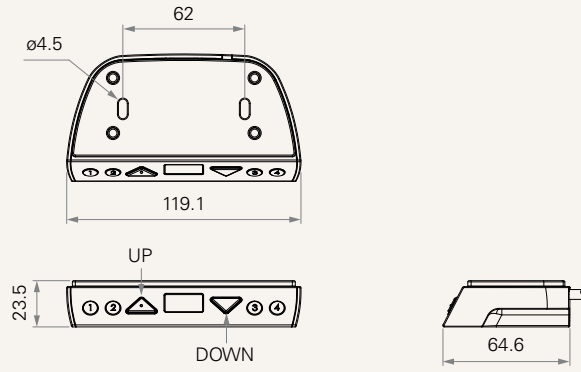

TDH5PR

series

Product Segments

• Ergo Motion

TDH5PR is a simple yet classic hand control for height adjustable desks. It allows the user to set four preferred heights, and is equipped with a three-digit display. It can work with the Bluetooth adapter - TWD1, controlling the desk height remotely via the "STAND UP PLS" app. The exceptional design of its interface enhances the user experience. TDH5PR is an ideal desk control for everyday use in the office.

General Features

| | |
|---|---|
| Max. available buttons | 6 |
| Color | Case: Black Plastic key: Blue, deep grey, customized |
| Options | Anti-pulling tube |
| 3-digit display shows the height of the desk | |
| 4 Memory positions | |
| Classic control for height-adjustable desks | |
| Compatible with the TWD1 (Bluetooth adapter)* | |
| Mounted to the desk front side | |

Note

¹ With TWD1, it can control the desk height remotely via the "STAND UP PLS" app.

Drawing

Standard Dimensions
(mm)

TDH5PR Ordering Key

TDH5PR

Version: 20201027-B

| | | |
|-----------------------------|------------------------------------|---|
| Connector | 6 = RJ 10P flat, 180°, for Ergo TC | 7 = RJ 10P flat, 90°, for TC22 |
| Case Color | 1 = Black | |
| Color of Plastic Key | 1 = Blue (Pantone 5405C) | 2 = Deep grey (Pantone 432C) A = Customized |
| Logo (Print) | 1 = No | 2 = TiMOTION A = Customized |
| Unit | 1 = Metric system (cm) | 2 = Imperial system (inch) |
| Cable Length (mm) | 1 = Straight, 1000 | 2 = Straight, 2000 |
| Anti-Pulling Tube | 0 = Without | 1 = With |